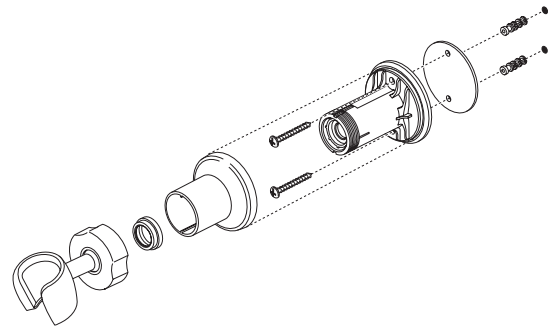

55424, 55445, 55433, 55421, 59716
Series/Series/Seria

U4005-PK▲
Mounting Bracket
Consola de montaje
Support