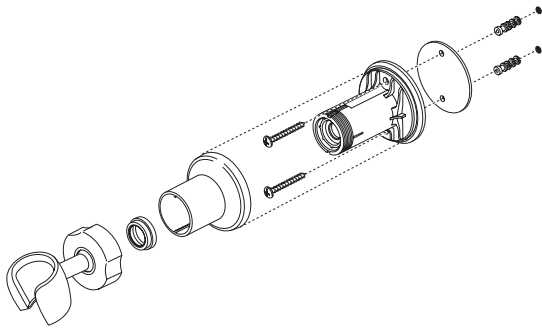

55011, 55013, 55020, 55021, 55085, 57923 & 55386
Series/Series/Seria

RP61294▲
Mounting Bracket
Consola de montaje
Support