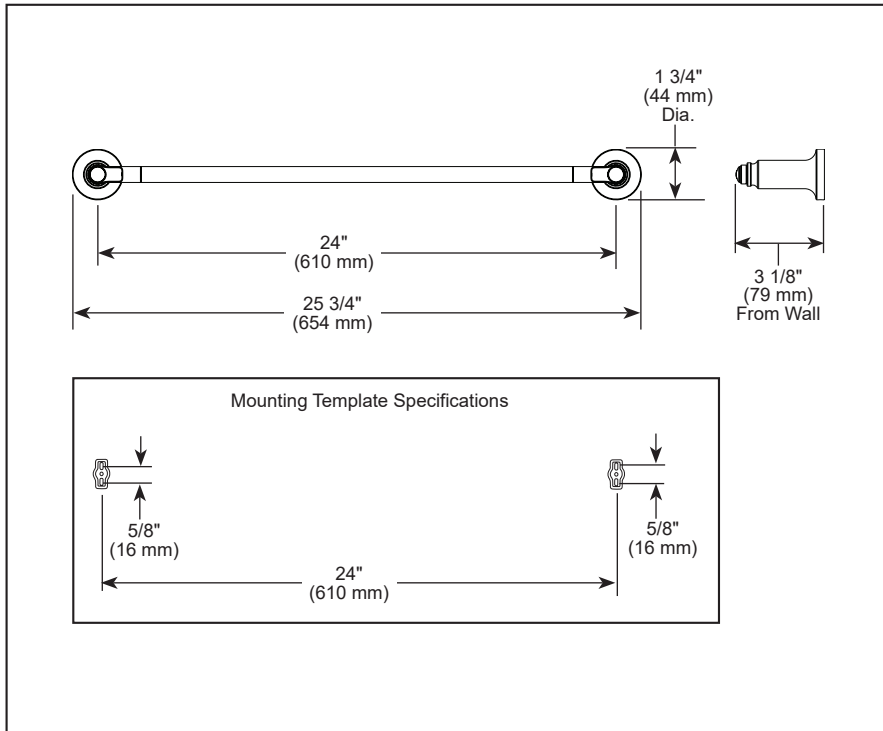

▲ Designate Proper Finish Suffix