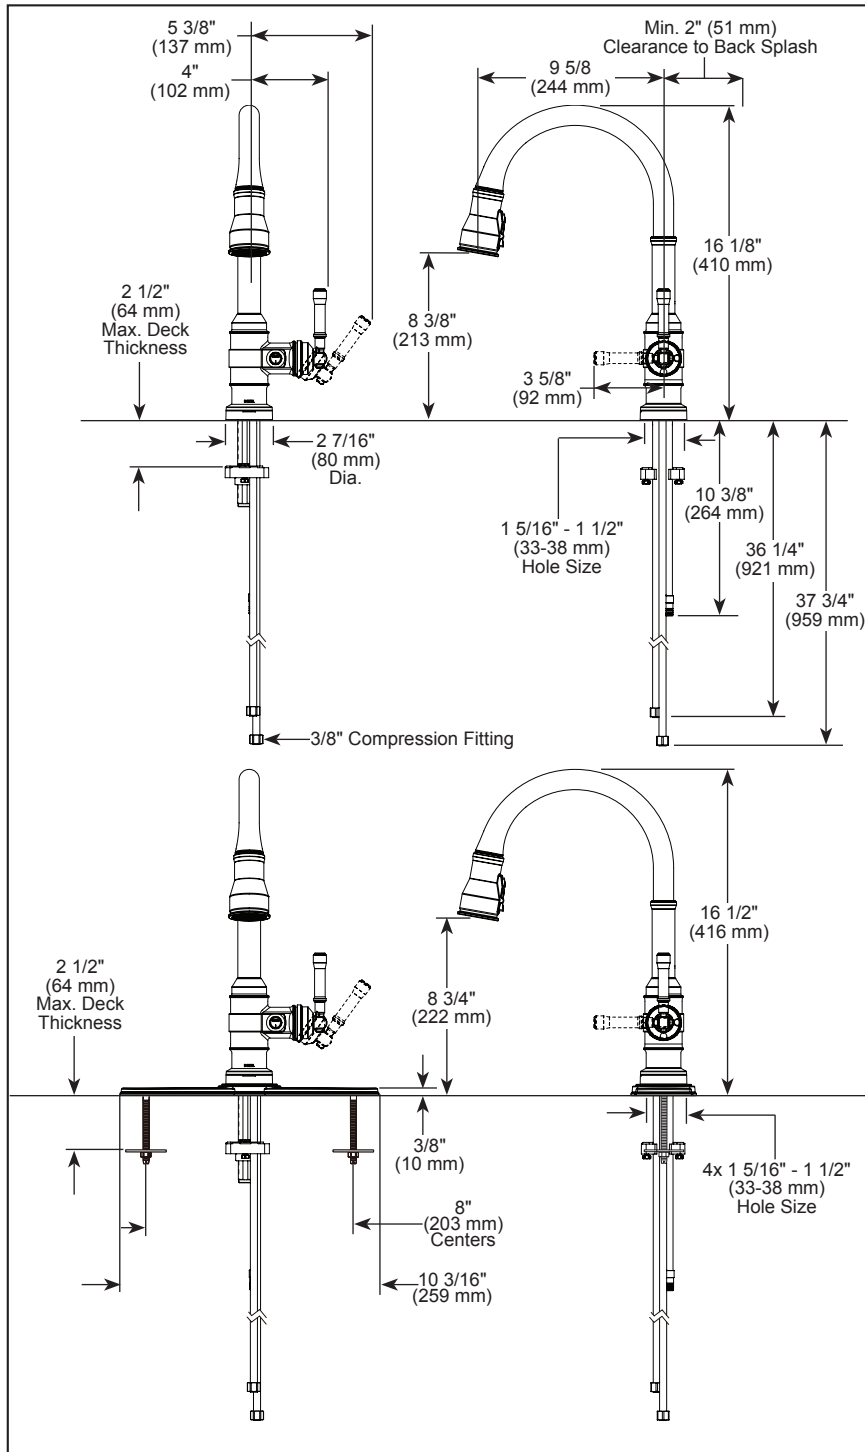

COMPLIES WITH:

- ASME A112.18.1 / CSA B125.1
- ICC/ANSI A117.1 - Valve control only

▲ Designate Proper Finish Suffix

Delta Faucet Company reserves the right (1) to make changes in specifications and materials, and (2) to change or discontinue models, both without notice or obligation. Dimensions are for reference only. See current full-line price book or www.deltafaucet.com for finish options and product availability.

DSP-K-9190T-DST Rev. B

Delta Faucet Company

55 E. 111th Street, Carmel, IN 46280
350 South Edgeware Road, St. Thomas, ON N5P 4L1
© 2024 Delta Faucet Company