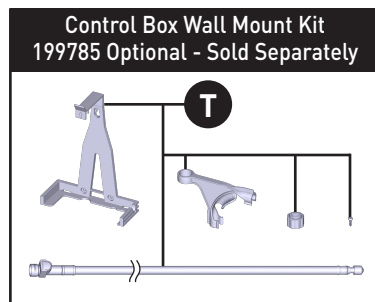

Moen Smart Faucet with Motion Control SMYTH™

Single-Handle High Arc Pulldown Kitchen Faucet
7770EV2 Series

ORDER BY PART NUMBER

ID	Kit Number	Finish
*A	218091	See Below
*B	218086	See Below
*C	160660	See Below
*D	218085	See Below
E	155023	N/A
*F	152859	See Below
G	141025	N/A
H	150259	N/A
I	195362	Spot Resist Stainless/ Polished Nickel/ Bronzed Gold
	195362BL	Matte Black
*J	218087	See Below
K	201310	N/A
L	118305	N/A
M	125989	N/A
N	169031	N/A
O	197171	N/A
P	201309	N/A
Q	201311	N/A
*R	141002	See Below
S	176787	N/A
T	199785	N/A