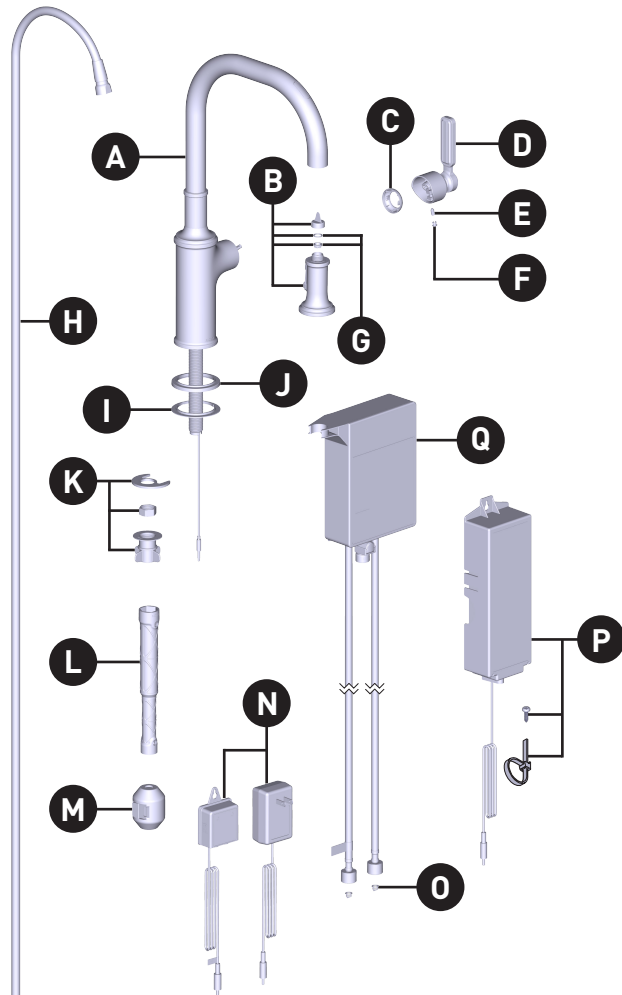

Moen Smart Faucet with Motion Control SMYTH™

Single-Handle High Arc Pulldown Kitchen Faucet
7770EV2 Series

ORDER BY PART NUMBER

ID	Kit Number	Finish
*A	218091	See Below
*B	218086	See Below
*C	160660	See Below
*D	218085	See Below
E	155023	N/A
*F	152859	See Below
G	141025	N/A
H	150259	N/A
I	195362	Spot Resist Stainless/ Polished Nickel/ Bronzed Gold
	195362BL	Matte Black
*J	218087	See Below
K	201310	N/A
L	118305	N/A
M	125989	N/A
N	169031	N/A
O	197171	N/A
P	201309	N/A
Q	201311	N/A
*R	141002	See Below
S	176787	N/A
T	199785	N/A

***Finish Determined by Suffix**

Finish

SRS
BL
NL
BZG

Description

Spot Resist Stainless
Matte Black
Polished Nickel
Bronzed Gold