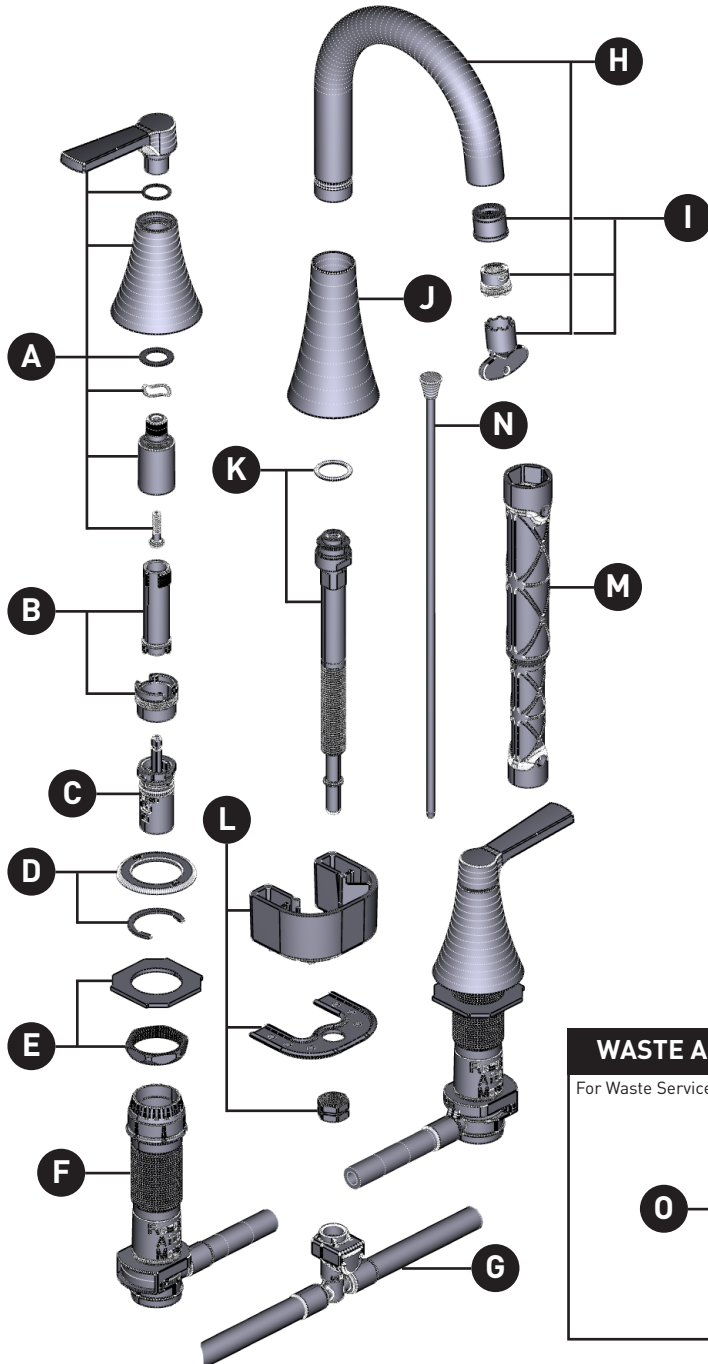

JASE™

Two Handle Widespread Lavatory Faucet
TV64433 Series

ORDER BY PART NUMBER

ID	Kit Number	Finish
*A	212561	See Below
B	174290	N/A
C	1234	N/A
D	103759	N/A
E	12715	N/A
F	174292 (Hot)	N/A
	174291 (Cold)	N/A
G	114299	N/A
*H	212562	See below
*I	212563	See below
*J	219521	See below
K	131170	N/A
L	93959	N/A
M	118305	N/A
*N	219520	See below
*O	10709	See below

WASTE ASSEMBLES

For Waste Service Order Full Assembly

*Finish Determined by Suffix

Finish	Description
No Suffix	Chrome
BL	Matte Black
BZG	Bronzed Gold
BN	Brushed Nickel