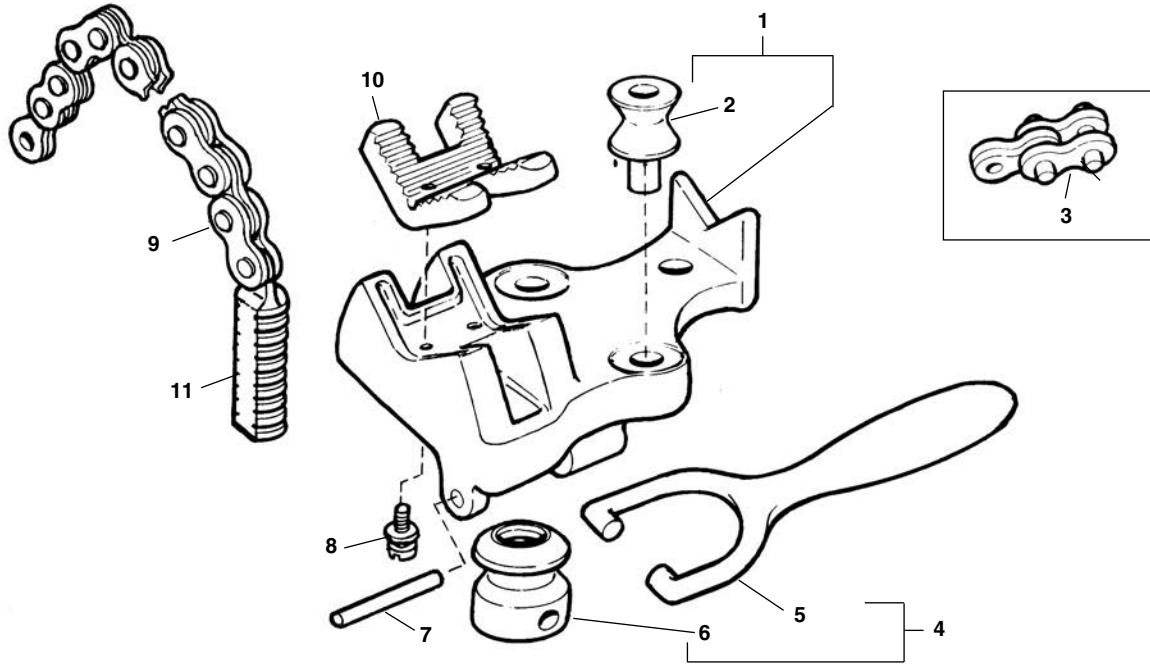

Nos. BC-2A, BC-4A

**NOTE: Order parts by Catalog Number only.
DO NOT order by Reference Number.**

Ref. No.	Description	BC-2A 1/8"-2"	BC-4A 1/8"-4"
1	Base Assembly	40695	40745
2	Spool (2)	40740	40450
3	Chain Link Assembly	68625	68625
4	Handle Assembly	40725	40765
5	Handle	32190	32190
6	Swivel Nut	40720	40760
7	Nut Locking Pin	40730	40775
8	Jaw Screw with Washer (2)	40735	40785
9	Chain and Screw Assembly	40715	40755
10	Jaw	40985	41020
	Jaw f/Plastic Pipe	41275	41280
	Jaw f/Coated Pipe	—	40222
11	Screw	40780	40780