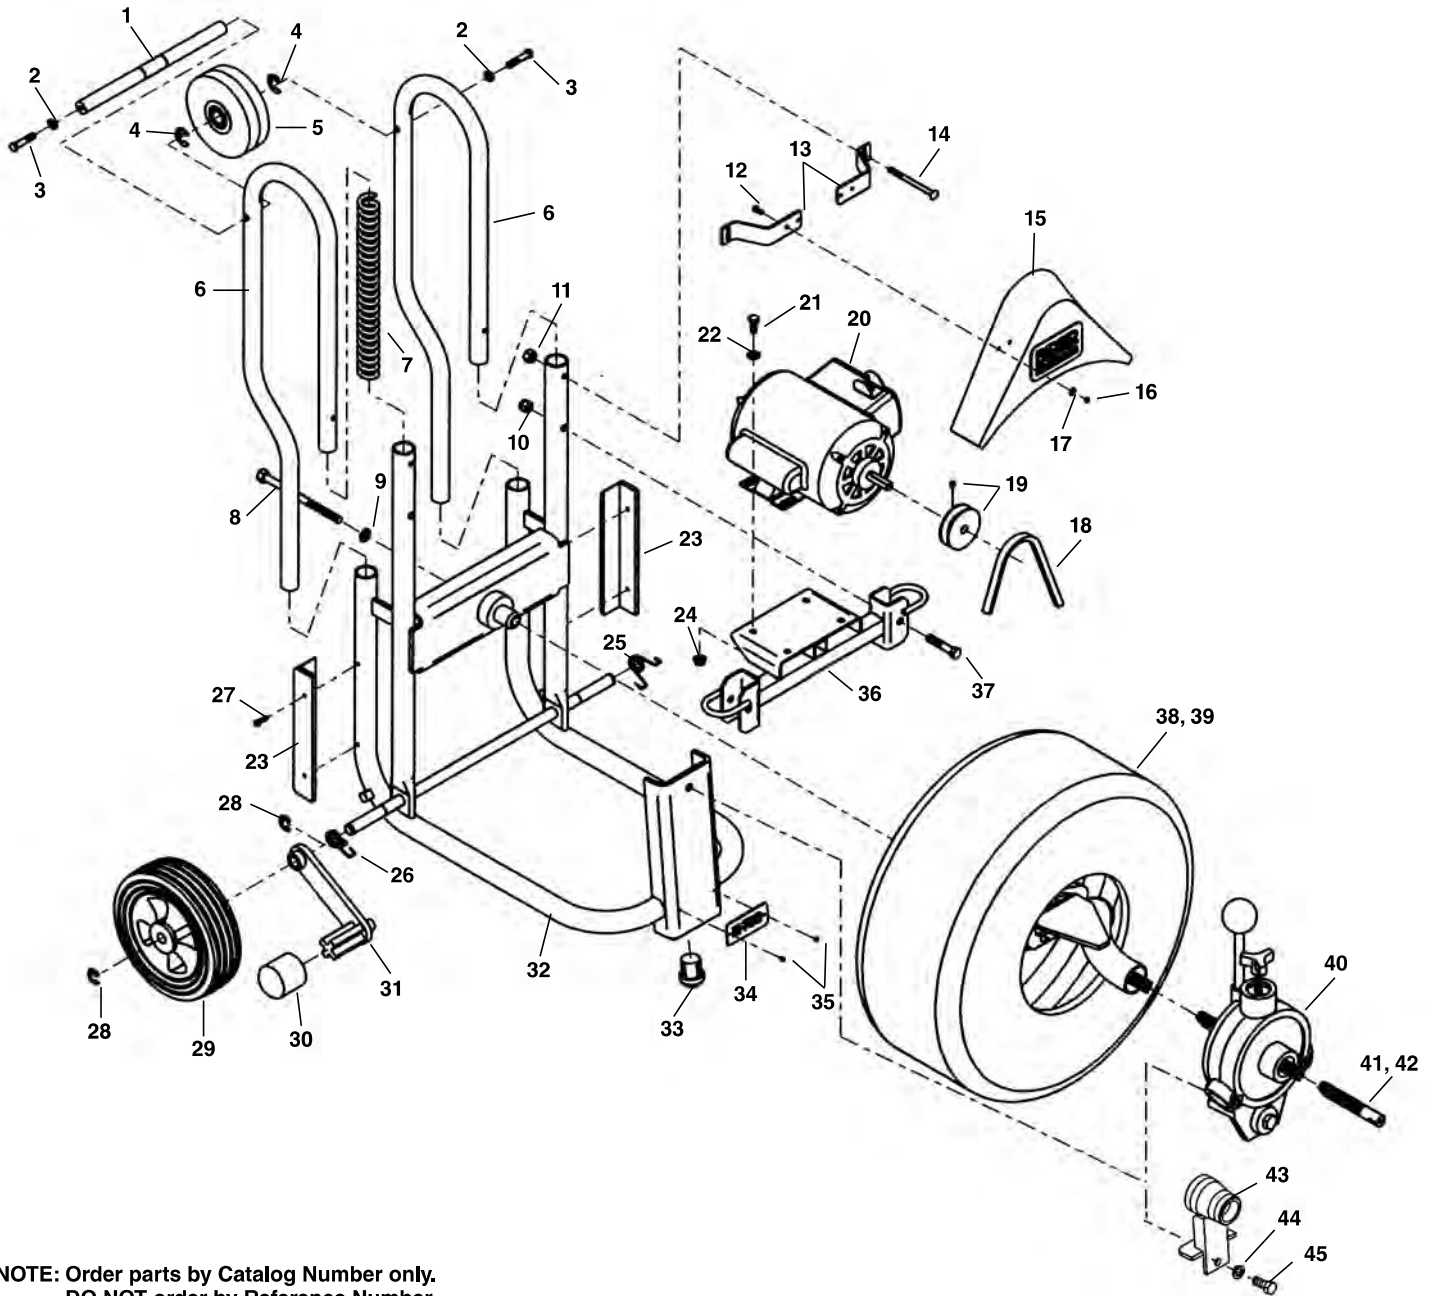

Frame and Drum Assembly

**NOTE: Order parts by Catalog Number only.
DO NOT order by Reference Number.**

Ref. No.	Catalog No.	Description	Ref. No.	Catalog No.	Description	Ref. No.	Catalog No.	Description
1	46632	Axle	16	87970	Nut 10-24 (4)	30	23607	End Cap (2)
2	60080	Lock Washer $\frac{5}{16}$ "	17	61310	External Lock Washer (4)	31	43912	Stabilizer (2)
3	43847	Hex Bolt $\frac{5}{16}$ " - 18 x 1 $\frac{1}{2}$ "	18	43997	Drive Belt	32	43902	Frame Assembly
4	60050	Retaining Ring	19	43982	Motor Pulley	33	61470	Rest Button
5	46637	Loading Wheel	20	70447	120V 60Hz Motor	34	43907	Name Plate
6	43952	Handle (2)		45052	220/240V 50Hz Motor Assembly	35	76730	Drive Screw (4)
7	65447	Compression Spring		44517	220/240V 50Hz Motor (Europe)	36	43987	Motor Mount Assembly
8	43937	Screw $\frac{1}{2}$ " - 13 x 5" Hex Head (Torque to 60-65 ft. lbs.)	21	61130	Screw (4)	37	43992	Hex Head Screw $\frac{3}{8}$ "-16 x 2"
9	43942	$\frac{1}{2}$ " Lock Washer (2)	22	60060	$\frac{5}{16}$ " Flat Washer (4)	38	43637	Drum Assembly w/ $\frac{5}{8}$ " Pigtail
10	43947	Lock Nut	23	43927	Stair Climber (2)	39	41982	Drum Assembly w/ $\frac{3}{4}$ " Pigtail
11	45407	$\frac{1}{4}$ " - 20 Handle Nut (2)	24	27517	$\frac{5}{16}$ "-18 Lock Nut	40	43642	AUTOFEED® Assembly
12	43962	Screw 10 - 24 x $\frac{1}{2}$ " (4)	25	43922	Stabilizer Spring R.H.	41	44117	$\frac{3}{4}$ " Pigtail Assembly
13	43967	Guard Bracket (2)	26	43917	Stabilizer Spring L.H.	42	44122	$\frac{5}{8}$ " Pigtail Assembly
	44502	Guard Bracket (Eur. & Aust.) (2)	27	43932	Self Tapping Screw (4)	43	54427	Manual Feed Assembly
14	43972	Carriage Bolt (2)	28	42580	Retaining Clip (4)	44	43942	$\frac{1}{2}$ " Lock Washer
15	44027	Belt Guard	29	93325	Wheel (2)	45	45287	Hex Head Screw $\frac{1}{2}$ " - 13 x 2"