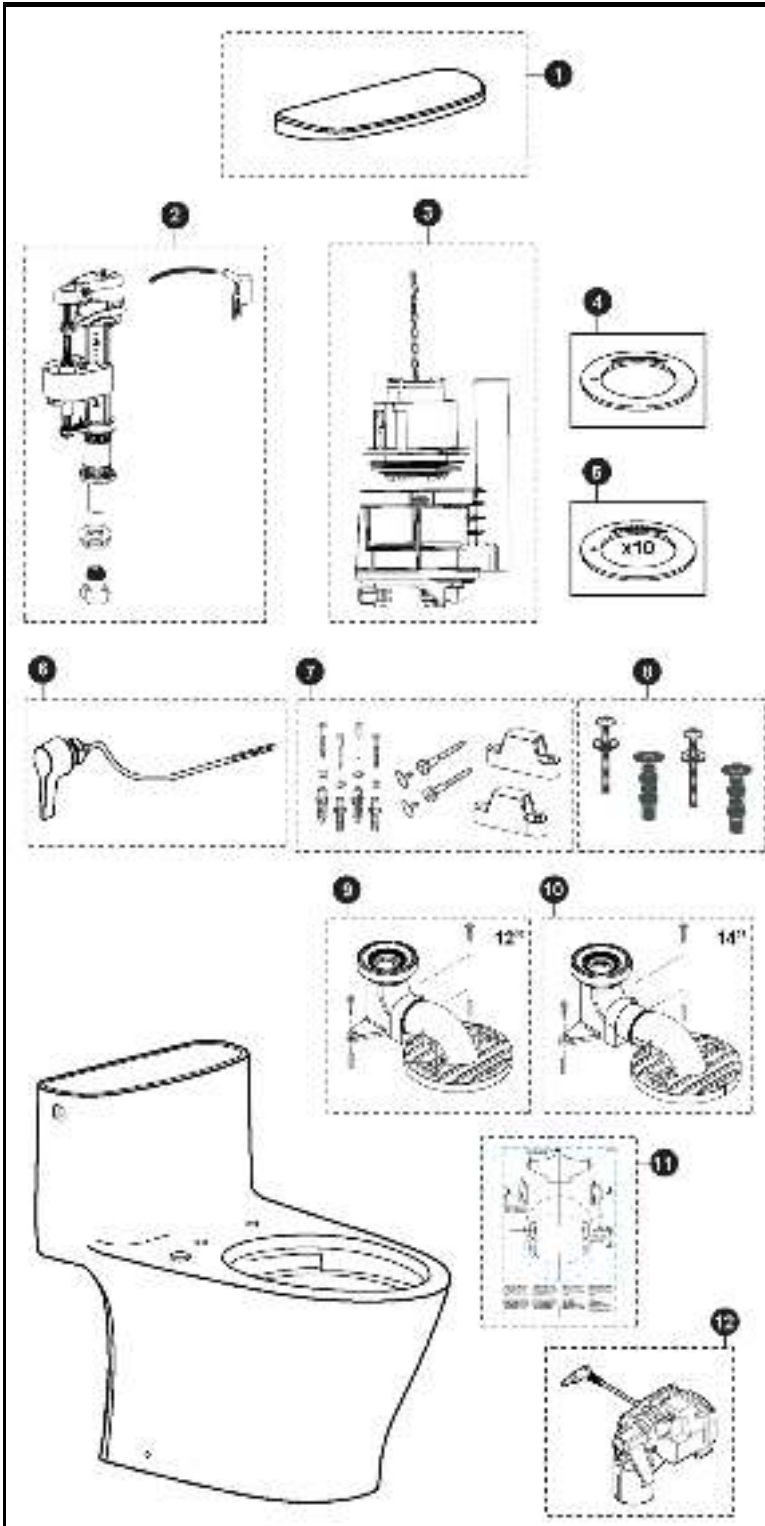

# MS642124CEF(G), MS642234CEFG, CST642CEFGAT40, MW6423046CEFG(A) & MW6423056CEFG(A)

MS642124CEFG  
CST642CEFGAT40  
SS124

MS642234CEFG  
CST642CEFGAT40  
SS234

MW6423046CEFG(A)  
CST642CEFGAT40  
SW3046AT40

MW6423056CEFG(A)  
CST642CEFGAT40  
SW3056AT40

**1-pc Nexus®**

**1.28Gpf Toilet, Elongated, Universal Height,  
TORNADO FLUSH®, Unifit Rough-In,  
(including CEFIONTECT® & Auto Flush)**

MS642124CEF  
CST642CEFGAT40  
SS124

Actual Product may vary slightly from illustration.

Item	Part	Description
1	TCU642CRE#01 TCU642CRE#03 TCU642CRE#11 TCU642CRE#12 TCU642CRE#51	Tank Lid - Cotton Tank Lid - Bone Tank Lid - Colonial White Tank Lid - Sedona Beige Tank Lid - Ebony
2	TSU82.35-A	Fill Valve
3	THU747-A	Flush Valve
4	THU407	Seal Gasket (1 piece)
5	THU370	Seal Gasket (10 pieces)
6	THU750#CP	Trip Lever
7	THU764#01-A THU764#03-A THU764#12-A THU764#51-A	Toilet Mounting Hardware - Cotton & Col. White Toilet Mounting Hardware - Bone Toilet Mounting Hardware - Sedona Beige Toilet Mounting Hardware - Ebony
8	THU651N	Top Mounting Hardware for Seat
9	TSU10W.12	Unifit Rough-in 12"
10	TSU10W.14	Unifit Rough-in 14"
11	0GU186-A	Template
12	THU767	Auto Flush unit for single flush