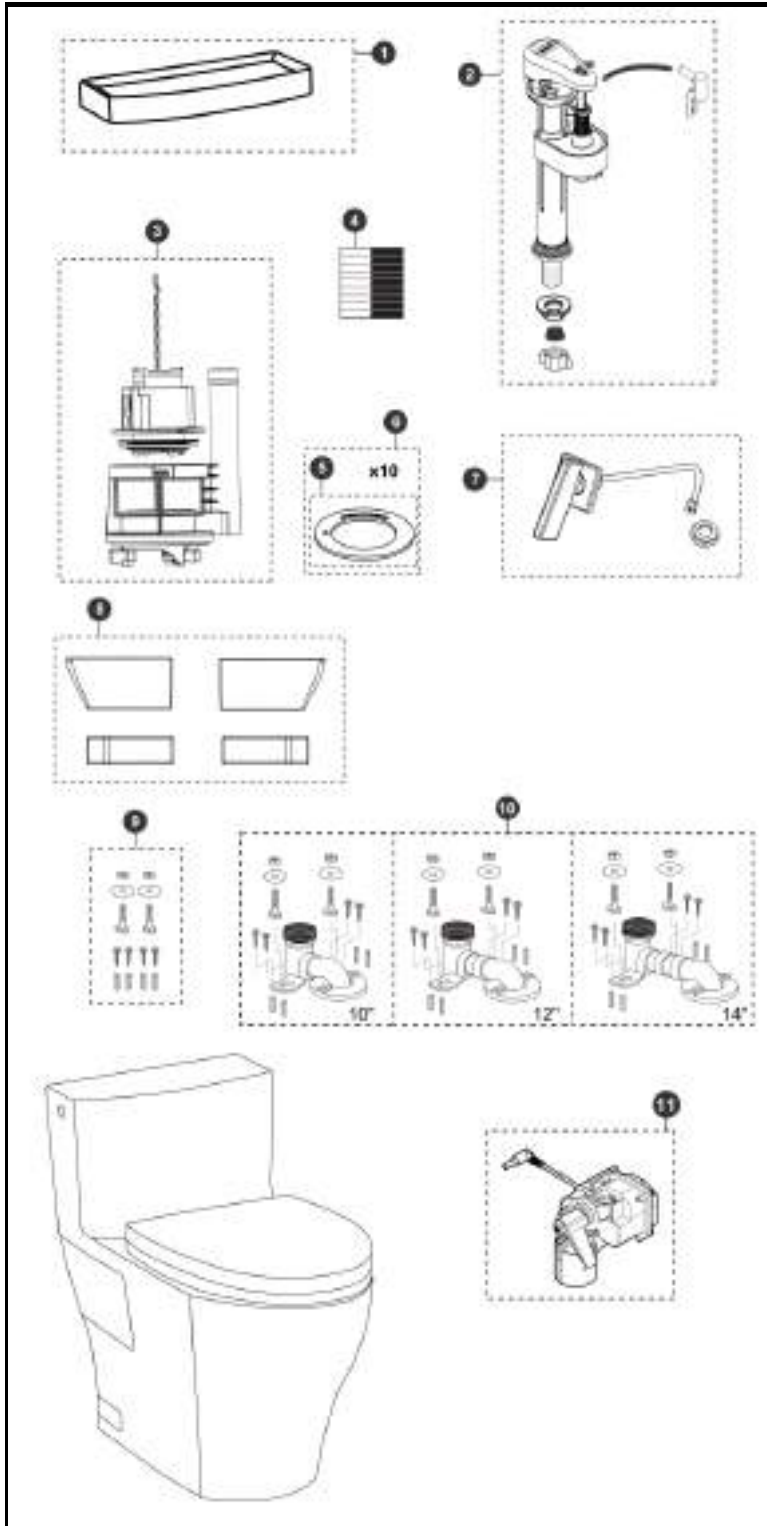

MS624124CEF(G), MS624234CEFG, MW6243046CEFG(A) & MW6243056CEFG(A)

MS624124CEFG
CST624CEFGAT40
SS124

MS624234CEFG
CST624CEFGAT40
SS234

MW6243046CEFG(A)
CST624CEFGAT40
SW3046AT40

MW6243056CEFG(A)
CST624CEFGAT40
SW3056AT40

MS624124CEF
CST624CEFGAT40
SS124

Legato® WASHLET®+

**1.28Gpf Toilet, Elongated, Universal Height,
TORNADO FLUSH®, Unifit Rough-in,
(including CEFIONTECT® & Auto Flush)**

Item	Part	Description
1	TCU624CRE#01 TCU624CRE#03 TCU624CRE#11 TCU624CRE#12 TCU624CRE#51	Tank Lid - Cotton Tank Lid - Bone Tank Lid - Colonial White Tank Lid - Sedona Beige Tank Lid - Ebony
2	TSU51A	Fill Valve
3	THU780-A	Flush Valve
4	THU234	Velcro Tape
5	THU407	Seal Gasket (1 piece)
6	THU370	Seal Gasket (10 piece)
7	THU312N#CP THU312N#BN THU312N#PN	Trip Lever - Chrome Plated Trip Lever - Brushed Nickel Trip Lever - Polished Nickel
8	THU344#01 THU344#03 THU344#11 THU344#12 THU344#51	Side Plates w/ Velcro Tape - Cotton Side Plates w/ Velcro Tape - Bone Side Plates w/ Velcro Tape - Colonial White Side Plates w/ Velcro Tape - Sedona Beige Side Plates w/ Velcro Tape - Ebony
9	THU020	UniFit Mounting Set
10	TSU03W.10R TSU03W.12R TSU03W.14R	UniFit - 10" Rough-in UniFit - 12" Rough-in UniFit - 14" Rough-in
11	THU767	Auto Flush unit for single flush

Note:

Product Number Explanations

One-piece Toilet

(MS) Toilet & Seat
(CST) Gravity type toilet
(MW) Toilet & Washlet
(624) Toilet Model
(124) Seat Model
(234) Seat Model

(C) TORNADO
FLUSH®
(E) 1.28gpf / 4.8Lpf
(F) Universal Height
(G) CEFIONTECT®
(A) Auto Flush
compatible
(T40) WASHLET®+