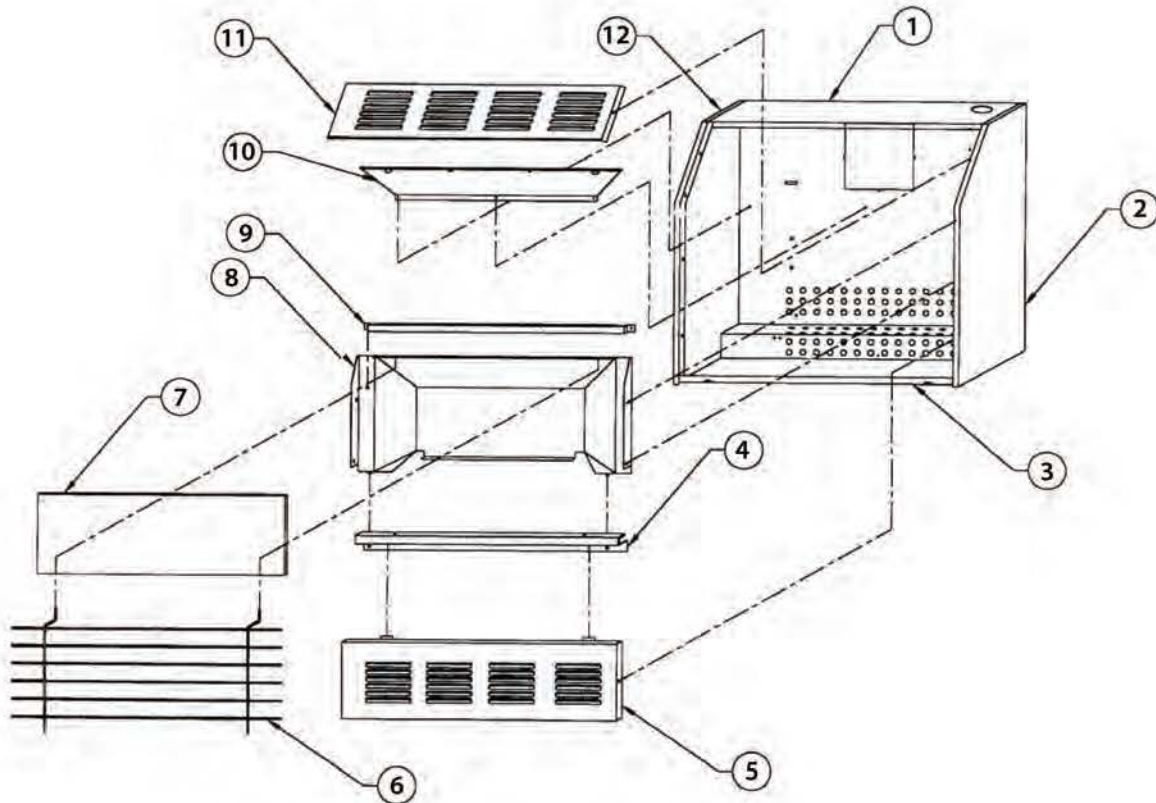

Blue-Flame Vent-Free Heater

Model Numbers: 0656541.9, 1056511.9, 1056541.9, 2056511.9, 3056511.9
 0656542.9, 1056512.9, 1056542.9, 2056512.9, 3056512.9

CABINET PARTS

Reference Number	Description	0656541.9 0656542.9	1056541.9 1056542.9	1056511.9 1056512.9	2056511.9 2056512.9	3056511.9 3056512.9
1	Top Panel	26B155		26D005-1	26D003-1	26D004-1
2	Panel - Right Side	26D002-2			26D001-2	
3	Back Panel	26C001			26C002	26C003
4	Bottom Glass Support	26B027			26B025-1	26B025-2
5	Bottom Front Panel	26B005			26B006	26B007
6	Front Screen	P322744			P322746	P322748
7	Glass	P322902			P322901	P322900
8	Hearth Assembly	26B098			26B099	26B100
9	Top Glass Support	26B026-1			26B026-2	26B026-3
10	Deflector	26B101			26B102	26B103
11	Top Front Panel	26B002			26B003	26B004
12	Left Side Panel	26D002-1			26D001-1	