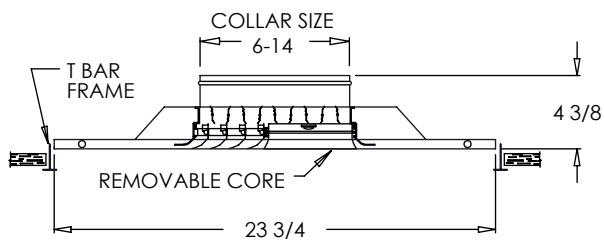

700 MCB Series
T-Bar Modular Adjustable Core
Standard:

- Modular Adjustable core T-Bar lay-in diffuser
- Cores sit flush with face for more uniform air flow
- Movable cores provide multiple fixed air patterns
- Nylon bushings allow individual blades to be adjusted to maximize air patterns
- 6 x 6 thru 14 x 14 diffuser sizes
- Soft White

Optional:

- Opposed blade damper (700 MCB-O)
- TVB - Thermal Vapor Blanket: 1" thick 2 x 2 foil faced self adhesive insulation blanket

700 MCB

700 MCB-O

PROJECT	SUBMITTAL REVIEW
LOCATION	
ENGINEER	
ARCHITECT	
CONTRACTOR	