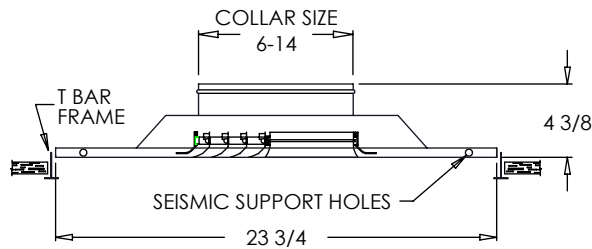

700 MCB Series
T-Bar Modular Adjustable Core
Standard:

- Modular Adjustable core T-Bar lay-in diffuser
- Cores sit flush with face for more uniform air flow
- Movable cores provide multiple fixed air patterns
- Nylon bushings allow individual blades to be adjusted to maximize air patterns
- 6 x 6 thru 14 x 14 diffuser sizes
- Soft White

Optional:

- Opposed blade damper (700 MCB-O)
- TVB - Thermal Vapor Blanket: 1" thick 2 x 2 foil faced self adhesive insulation blanket

700 MCB

700 MCB-O

PROJECT	SUBMITTAL REVIEW
LOCATION	
ENGINEER	
ARCHITECT	
CONTRACTOR	