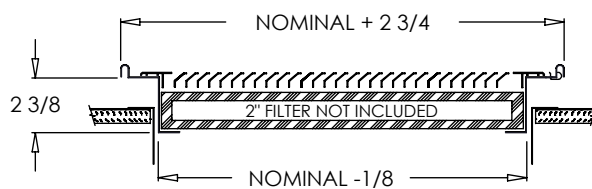

**915 FG Series
 Fixed Bar Filter Grille**
Standard:

- Fixed bar blades parallel to 1st dimension given
- Extruded aluminum (.056 T6) construction
- Bar grille designed to conceal filter
- Concealed mounting holes
- Filter door hinges parallel to longest side
- Filter retainers
- Removable face for easy cleaning
- Soft White
- For 1" filter (not included)

Optional:

- 2" filter spacing (915 2 FG)
- T-Bar mount (915 TFG)
- Optional hinge and knob location

915 2 FG

915 FG

PROJECT	SUBMITTAL REVIEW
LOCATION	
ENGINEER	
ARCHITECT	
CONTRACTOR	