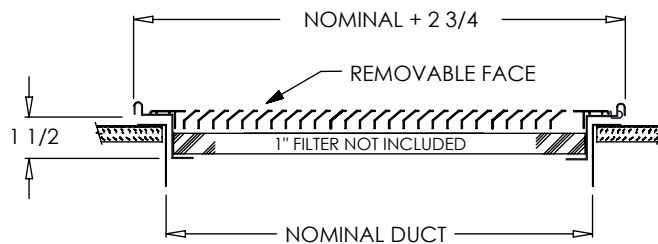

**915 FG Series
 Fixed Bar Filter Grille**
Standard:

- Fixed bar blades parallel to 1st dimension given
- Extruded aluminum (.056 T6) construction
- Bar grille designed to conceal filter
- Concealed mounting holes
- Filter door hinges parallel to longest side
- Filter retainers
- Removable face for easy cleaning
- Soft White
- For 1" filter (not included)

Optional:

- 2" filter spacing (915 2 FG)
- T-Bar mount (915 TFG)
- Optional hinge and knob location

915 2 FG

915 FG

PROJECT	SUBMITTAL REVIEW
LOCATION	
ENGINEER	
ARCHITECT	
CONTRACTOR	